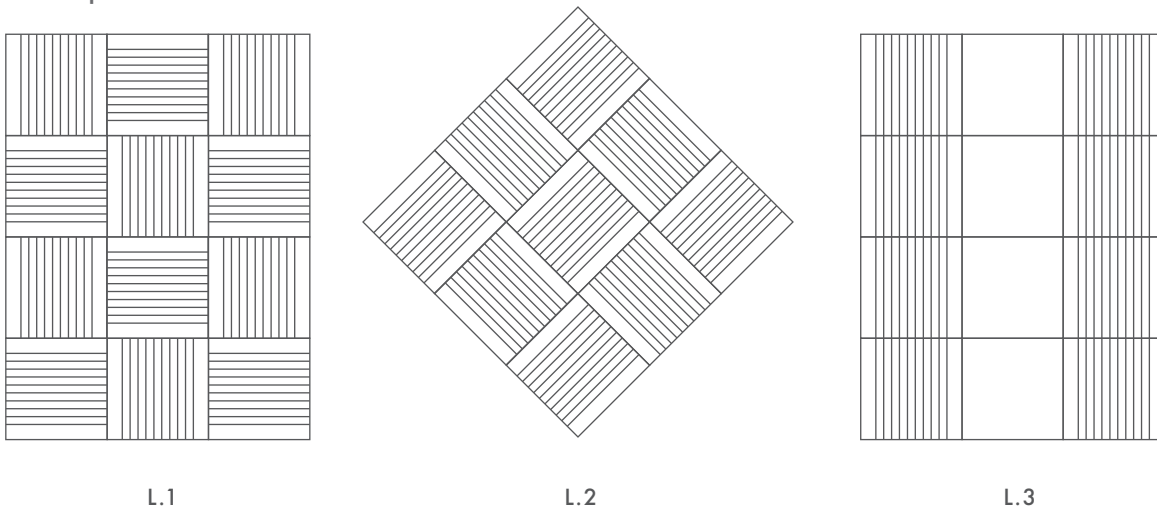

SIGNAL TILE COLLECTION

KRISTINE MORICH X CLAYHAUS MODERN TILE

clayhausceramics.com
info@clayhausceramics.com

p 503 928 3076

f 503 914 1970

2134 SE 9th Avenue

Portland, OR 97214

NOMINAL SIZE 4" x 4" (ACTUAL SIZE 3 7/8 x 3 7/8) Please email or call us for pricing.

Half Linear patterns

Linear patterns

Radius patterns

R.1

R.2

R.3

R.4

R.5