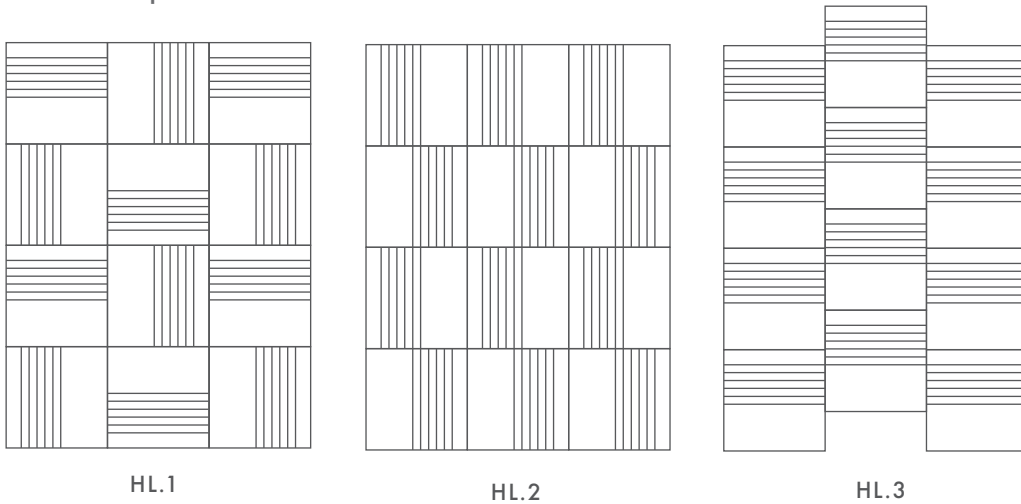

SIGNAL TILE COLLECTION

KRISTINE MORICH X CLAYHAUS MODERN TILE

clayhausceramics.com
info@clayhausceramics.com

p 503 928 3076

f 503 914 1970

2134 SE 9th Avenue

Portland, OR 97214

NOMINAL SIZE 4" x 4" (ACTUAL SIZE 3 7/8 x 3 7/8) Please email or call us for pricing.

Half Linear patterns

Linear patterns

Radius patterns

R.1

R.2

R.3

R.4

R.5

Full Radius patterns

FR.1

FR.2

FR.3

Half Bias patterns

HB.1

HB.2

HB.3