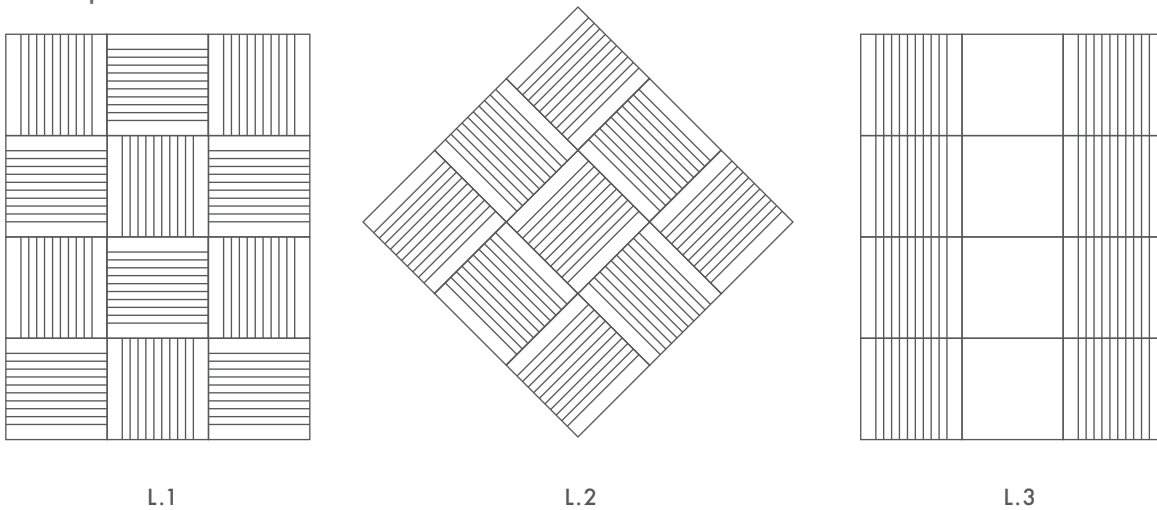

SIGNAL TILE COLLECTION

KRISTINE MORICH X CLAYHAUS MODERN TILE

www.clayhaustile.com
info@clayhaustile.com
p 503 928 3076
f 503 914 1970
2134 SE 9th Avenue
Portland, OR 97214

NOMINAL SIZE 4" x 4" (ACTUAL SIZE 3 7/8 x 3 7/8) Please email or call us for pricing.

Half Linear patterns

Linear patterns

Radius patterns

R.1

R.2

R.3

R.4

R.5