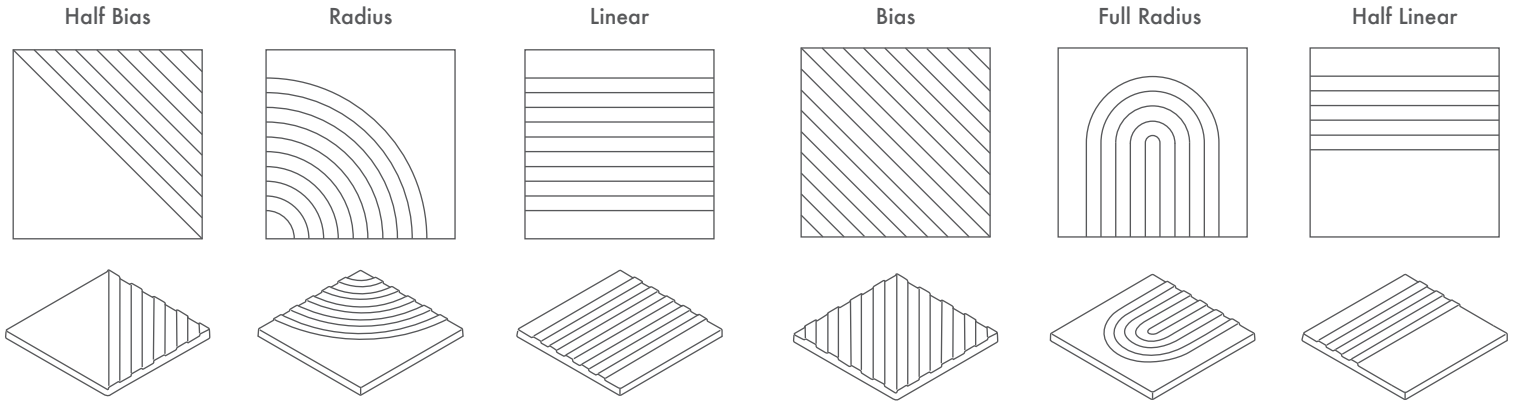

SIGNAL TILE COLLECTION

KRISTINE MORICH X CLAYHAUS MODERN TILE

www.clayhaustile.com
info@clayhaustile.com
p 503 928 3076
f 503 914 1970
2134 SE 9th Avenue
Portland, OR 97214

NOMINAL SIZE 4" x 4" (ACTUAL SIZE 3 7/8 x 3 7/8) Please email or call us for pricing.

Half Linear patterns

Linear patterns

Radius patterns

R.1

R.2

R.3

R.4

R.5