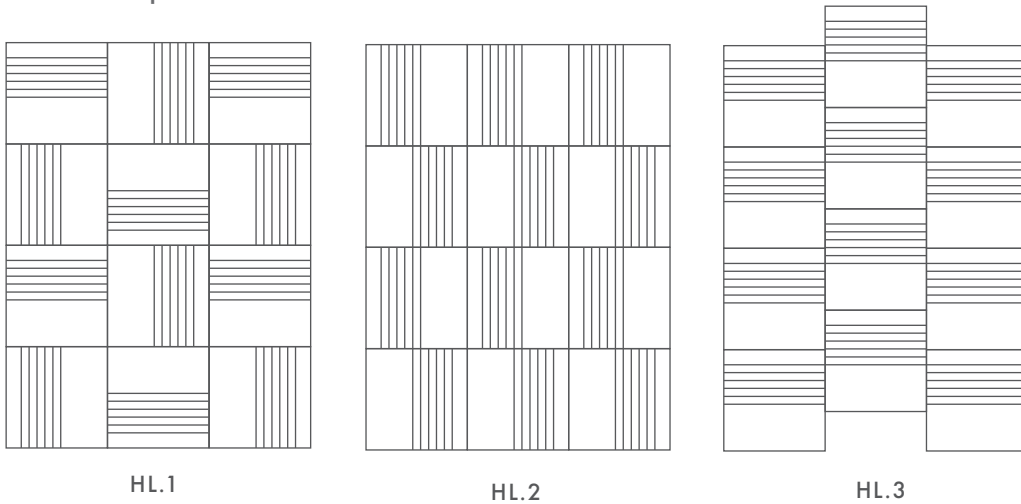

SIGNAL TILE COLLECTION

KRISTINE MORICH X CLAYHAUS MODERN TILE

www.clayhaustile.com
info@clayhaustile.com
p 503 928 3076
f 503 914 1970
2134 SE 9th Avenue
Portland, OR 97214

NOMINAL SIZE 4" x 4" (ACTUAL SIZE 3 7/8 x 3 7/8) Please email or call us for pricing.

Half Linear patterns

Linear patterns

Radius patterns

R.1

R.2

R.3

R.4

R.5

Full Radius patterns

FR.1

FR.2

FR.3

Half Bias patterns

HB.1

HB.2

HB.3